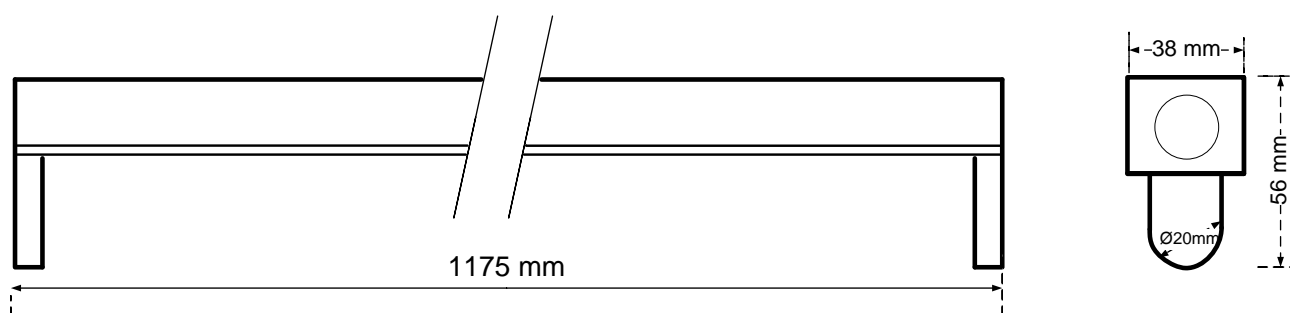

805-215

General Information

Order Code	805-215
Product Description	CYFELCO B T5 1X54W DALI
Application	Offices, shops, educational and public centres, etc.
Installation	Ceiling Surface Mounted Luminaire
Luminaire type	Slim Line Batten for T5 Lamps
Light Source	T5 Fluorescent Tube
Number of light sources	1 pc (not included)
Gear	Vossloh-Schwabe DALI Electronic Ballast (HF)
Dimming	Dimmable
Standards	2014/30/EU Electromagnetic Compatibility Directive 2014/35/EU Low Voltage Directive
CE mark	Yes
Warranty	X years

Electrical Data

Lamp Power	54 W
Input voltage	220-240 V
Input Frequency	50-60 Hz
Protection class	Class I

Mechanical Characteristics

Housing Material	Sheet steel 0,5mm
Surface Finish	White powder coating (RAL 9003)
Ingress protection code	IP 20 [Finger-protected]
Mechanical impact protection code	IK03
Dimensions LxWxH	1175x38x56mm

Logistics

Packing	1 pc per resistant carton
Net weight	xx kg
Gross weight	xx kg
Volume	Xx m ³

Dimensional Drawing

ELMASCO INDUSTRIES S.A.

Head Office : 44 K. Palama, 14343 N. Chalkidona, Athens, Greece

Production Plant : Ag. Adrianos, 21100 Nafplio, Greece